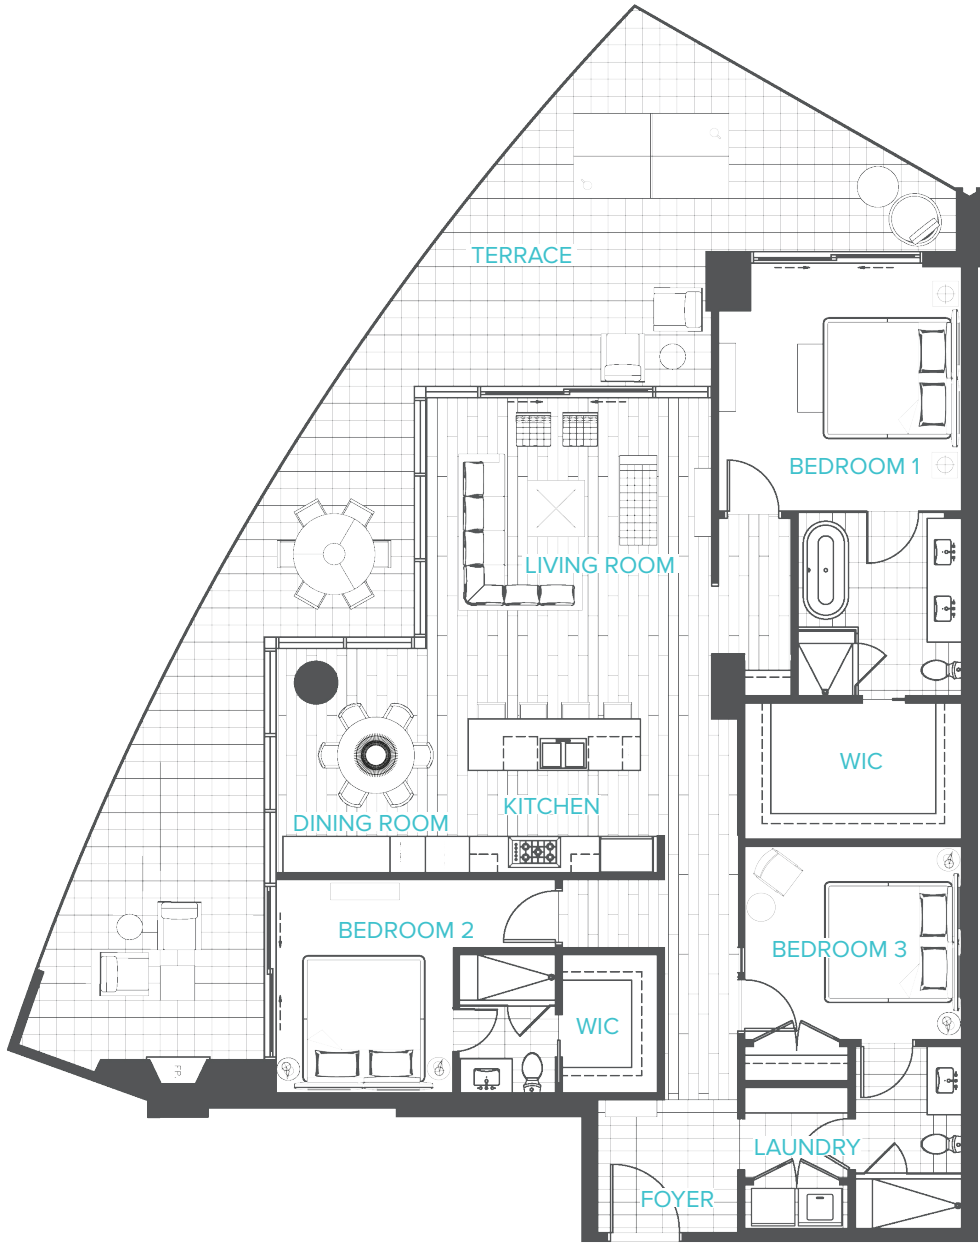

1 LEFT

SKY HOME 3

FLOORS 7-27
3 BEDROOMS
3 BATHROOMS

LIVING : 1,903 SF
TERRACE : 825 SF
TOTAL : 2,728 SF

BLEU CIEL
SKY-RISE LIVING

SALES CENTER: 3130 N. HARWOOD ST, HARWOOD, DALLAS, TX 75201
EXCLUSIVELY MARKETED AND SOLD BY HARWOOD LIVING

HARWOOD
LIVING

The Developer reserves the right to make modifications and changes to the information contained herein. Renderings, photos and sketches are representational and are not necessarily accurate. Dimensions, sizes, specifications, layouts and materials are approximate only and subject to change without notice. The dimensions and square footages of the unit(s) that will be conveyed will differ and will be based upon the paint to paint measurements method as more particularly described in the Declaration and the Condominium Information Statement. Obtain the Property Report required by Federal law and read it before signing anything. No Federal agency has judged the merits or value, if any, of this property.