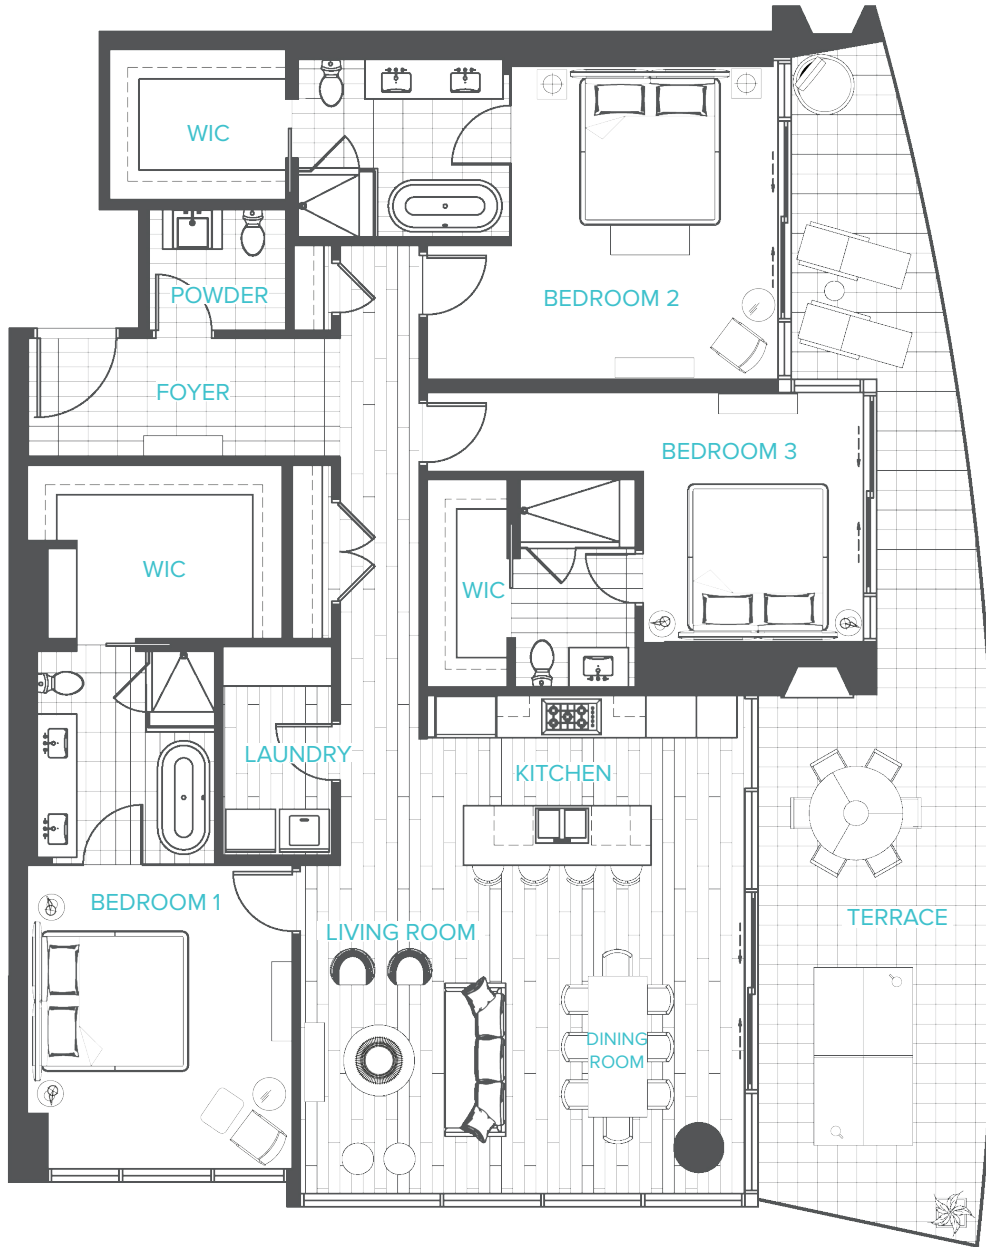

SOLD OUT

SKY HOME 6

FLOORS 7-27
3 BEDROOMS
3.5 BATHROOMS

LIVING : 2,231 SF
TERRACE : 520 SF
TOTAL : 2,751 SF

BLEU CIEL
SKY-RISE LIVING

SALES CENTER: 3130 N. HARWOOD ST, HARWOOD, DALLAS, TX 75201
EXCLUSIVELY MARKETED AND SOLD BY HARWOOD LIVING

HARWOOD LIVING

The Developer reserves the right to make modifications and changes to the information contained herein. Renderings, photos and sketches are representational and are not necessarily accurate. Dimensions, sizes, specifications, layouts and materials are approximate only and subject to change without notice. The dimensions and square footages of the unit(s) that will be conveyed will differ and will be based upon the paint to paint measurements method as more particularly described in the Declaration and the Condominium Information Statement. Obtain the Property Report required by Federal law and read it before signing anything. No Federal agency has judged the merits or value, if any, of this property.