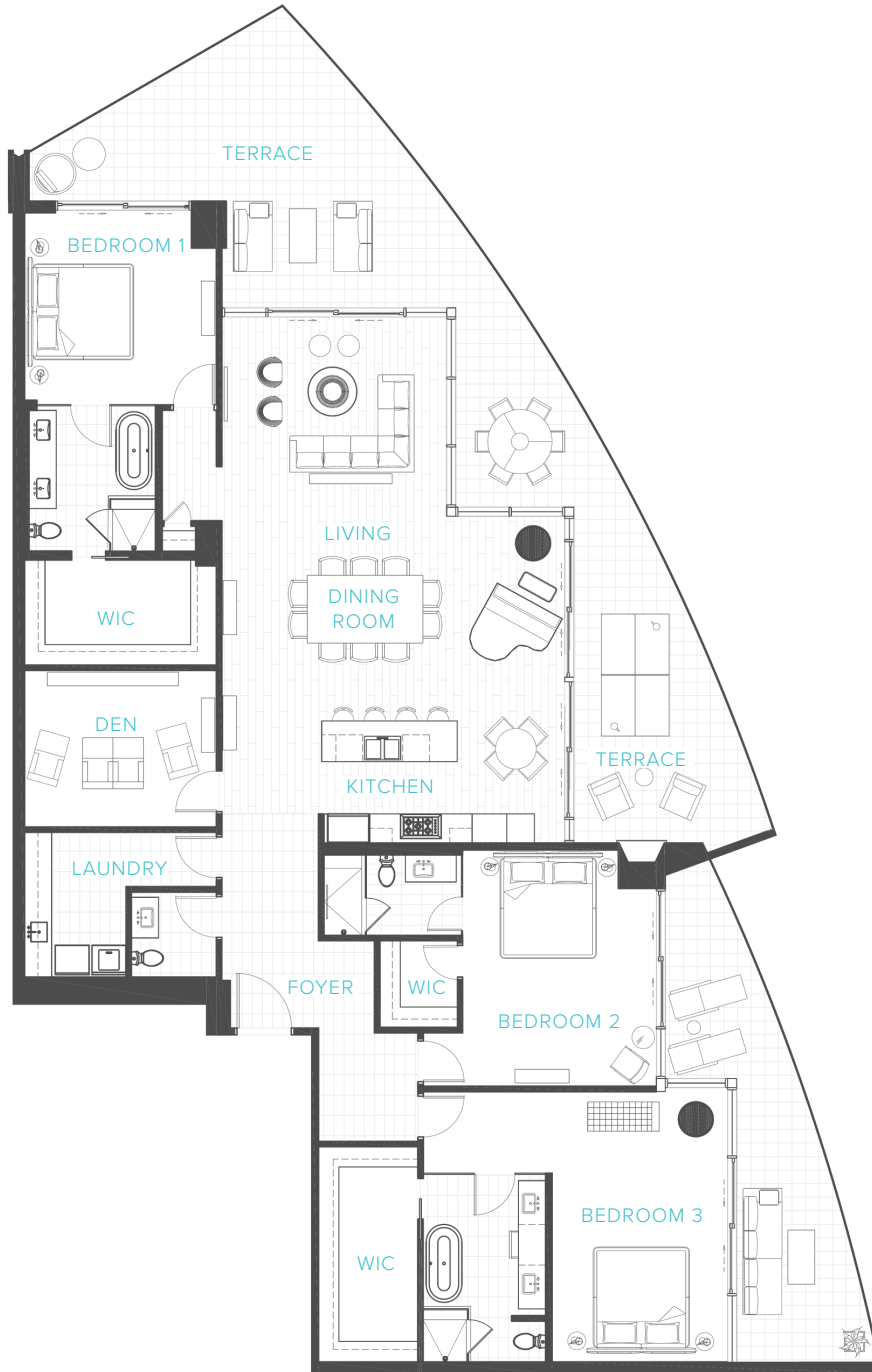

1 LEFT

VISTA COLLECTION 3

FLOORS 28-30
3 BEDROOMS
3.5 BATHROOMS

LIVING : 2,973 SF
TERRACE : 1,222 SF
TOTAL : 4,195 SF

BLEU CIEL
SKY-RISE LIVING

SALES CENTER: 3130 N. HARWOOD ST, HARWOOD, DALLAS, TX 75201
EXCLUSIVELY MARKETED AND SOLD BY HARWOOD LIVING

HARWOOD
LIVING

The Developer reserves the right to make modifications and changes to the information contained herein. Renderings, photos and sketches are representational and are not necessarily accurate. Dimensions, sizes, specifications, layouts and materials are approximate only and subject to change without notice. The dimensions and square footages of the unit(s) that will be conveyed will differ and will be based upon the paint to paint measurements method as more particularly described in the Declaration and the Condominium Information Statement. Obtain the Property Report required by Federal law and read it before signing anything. No Federal agency has judged the merits or value, if any, of this property.