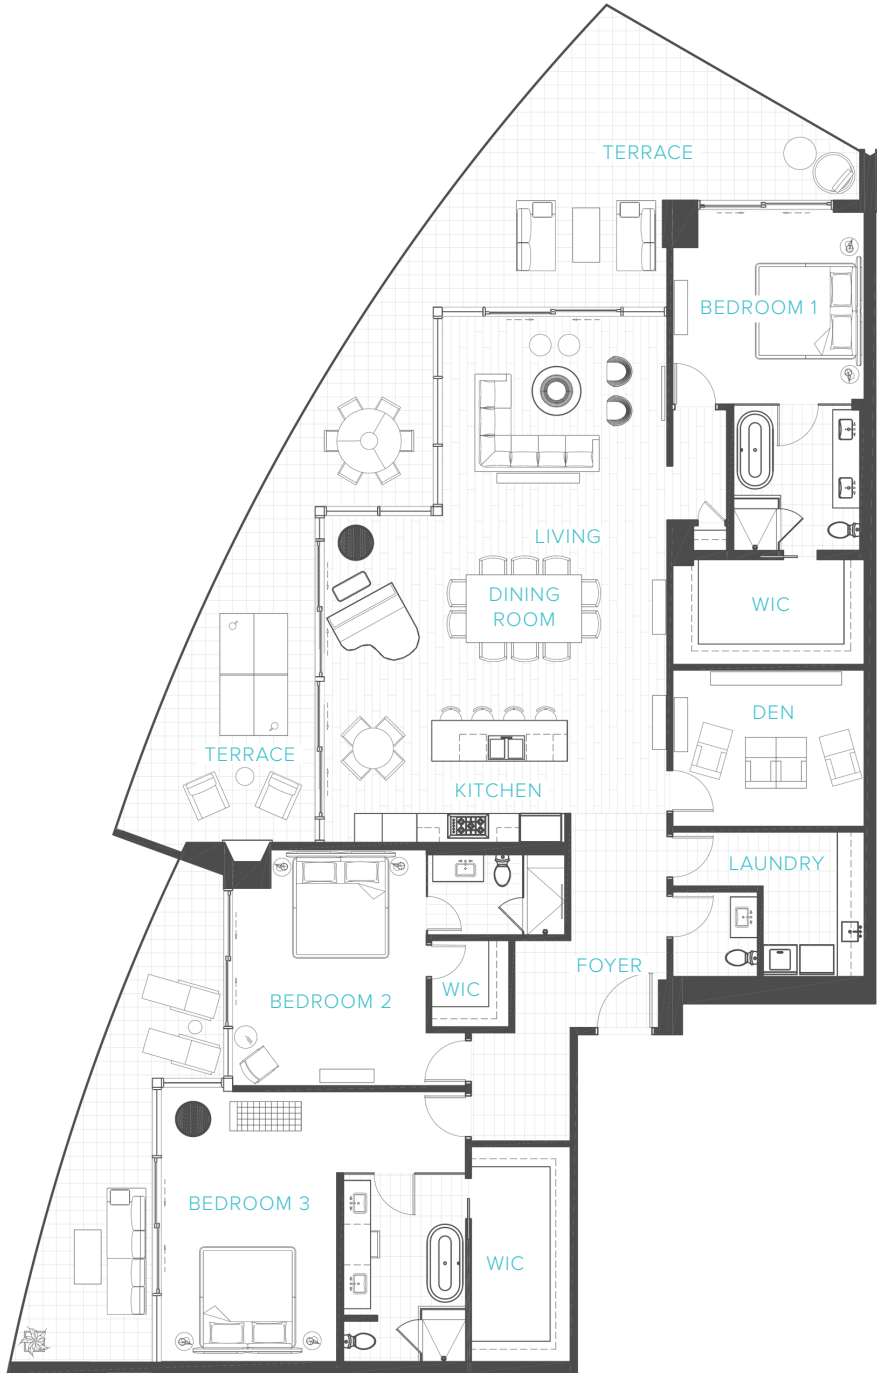

2 LEFT

VISTA COLLECTION 2

FLOORS 28-30  
3 BEDROOMS  
3.5 BATHROOMS

LIVING : 2,973 SF  
TERRACE : 1,222 SF  
TOTAL : 4,195 SF

BLEU CIEL  
SKY-RISE LIVING

SALES CENTER: 3130 N. HARWOOD ST, HARWOOD, DALLAS, TX 75201  
EXCLUSIVELY MARKETED AND SOLD BY HARWOOD LIVING

HARWOOD  
LIVING

The Developer reserves the right to make modifications and changes to the information contained herein. Renderings, photos and sketches are representational and are not necessarily accurate. Dimensions, sizes, specifications, layouts and materials are approximate only and subject to change without notice. The dimensions and square footages of the unit(s) that will be conveyed will differ and will be based upon the paint to paint measurements method as more particularly described in the Declaration and the Condominium Information Statement. Obtain the Property Report required by Federal law and read it before signing anything. No Federal agency has judged the merits or value, if any, of this property.