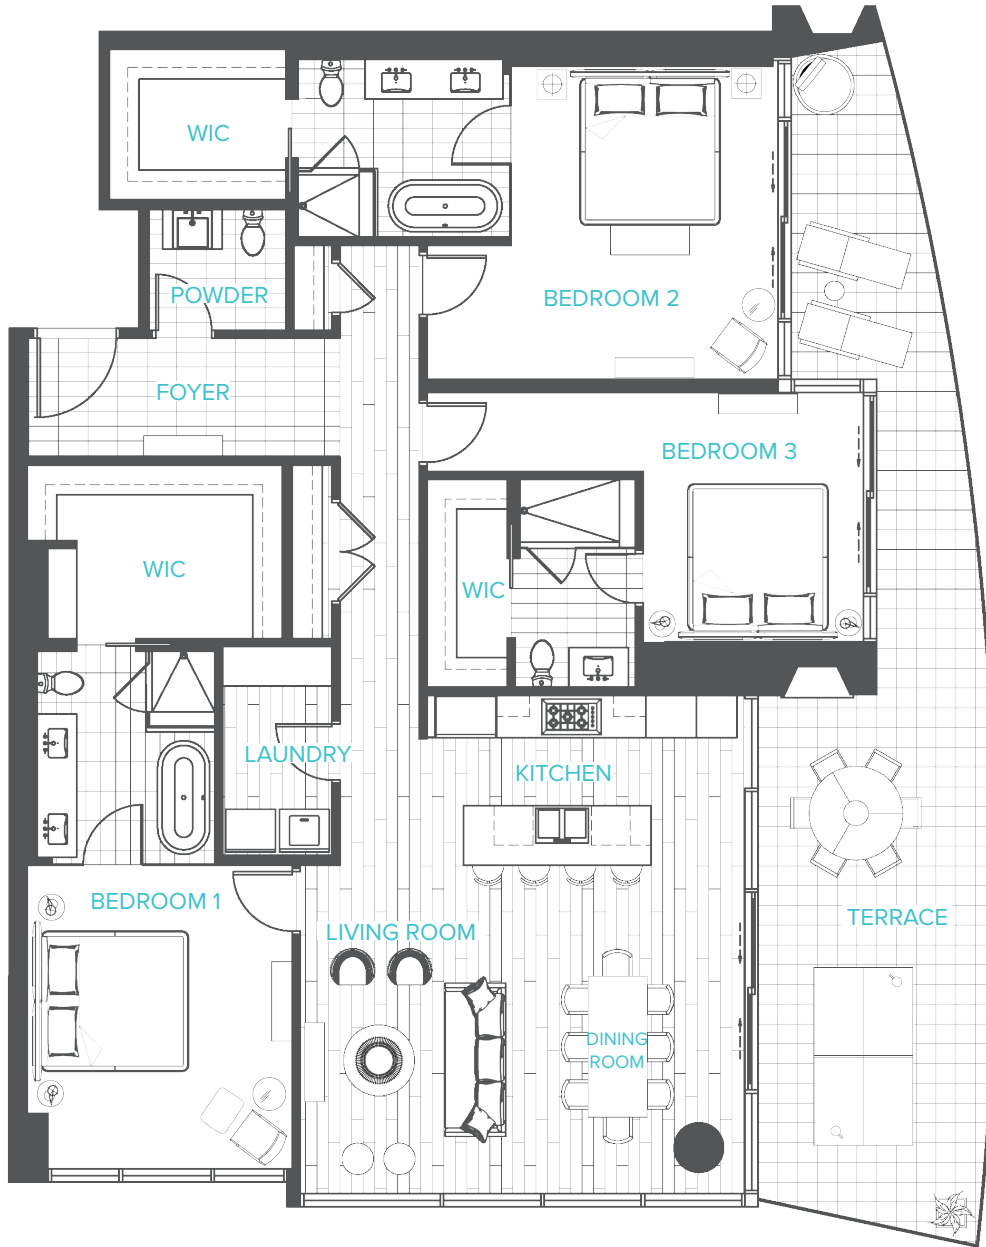

1 LEFT

SKY HOME 6

FLOORS 7-27
3 BEDROOMS
3.5 BATHROOMS

LIVING : 2,231 SF
TERRACE : 520 SF
TOTAL : 2,751 SF

BLEU CIEL
SKY-RISE LIVING

SALES CENTER: 3130 N. HARWOOD ST, HARWOOD, DALLAS, TX 75201
EXCLUSIVELY MARKETED AND SOLD BY HARWOOD LIVING

HARWOOD
LIVING

The Developer reserves the right to make modifications and changes to the information contained herein. Renderings, photos and sketches are representational and are not necessarily accurate. Dimensions, sizes, specifications, layouts and materials are approximate only and subject to change without notice. The dimensions and square footages of the unit(s) that will be conveyed will differ and will be based upon the paint to paint measurements method as more particularly described in the Declaration and the Condominium Information Statement. Obtain the Property Report required by Federal law and read it before signing anything. No Federal agency has judged the merits or value, if any, of this property.